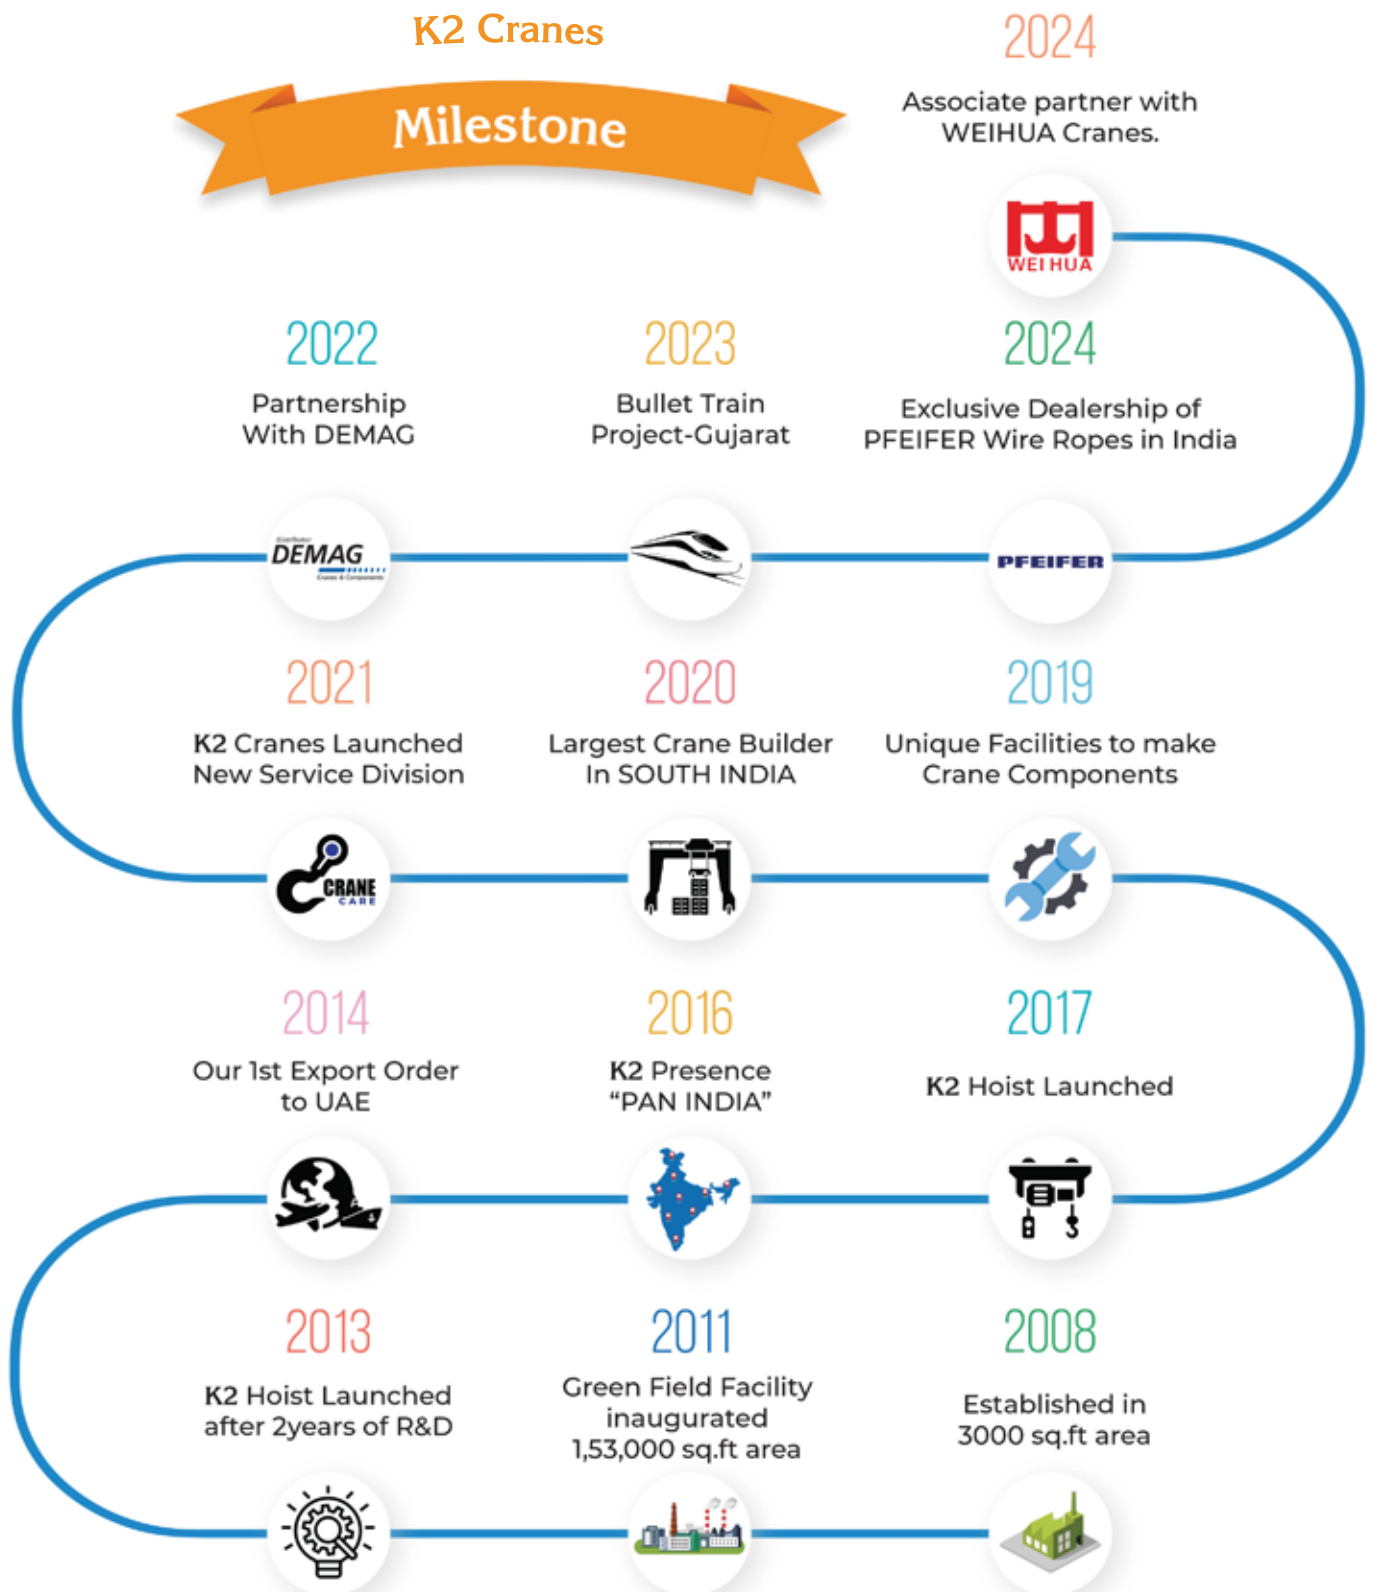

K2 Cranes & Components Pvt. Ltd.

World Class Cranes with Top Class Support

Made in INDIA. Made for the World.

PRECISION • POWER • PERFORMANCE

Largest Crane Builder in SOUTH INDIA

+91-44-4858 8100

+91 98840 33365

sales@k2cranes.com

www.k2cranes.com

Established in 2008, K2 Cranes has emerged as a reputed and reliable brand in the crane industry. The 3200+ cranes installed have earned the confidence of our customers across the spectrum of industries in India and overseas. K2 Cranes are committed and dedicated as "World Class Cranes with Top Class Support."