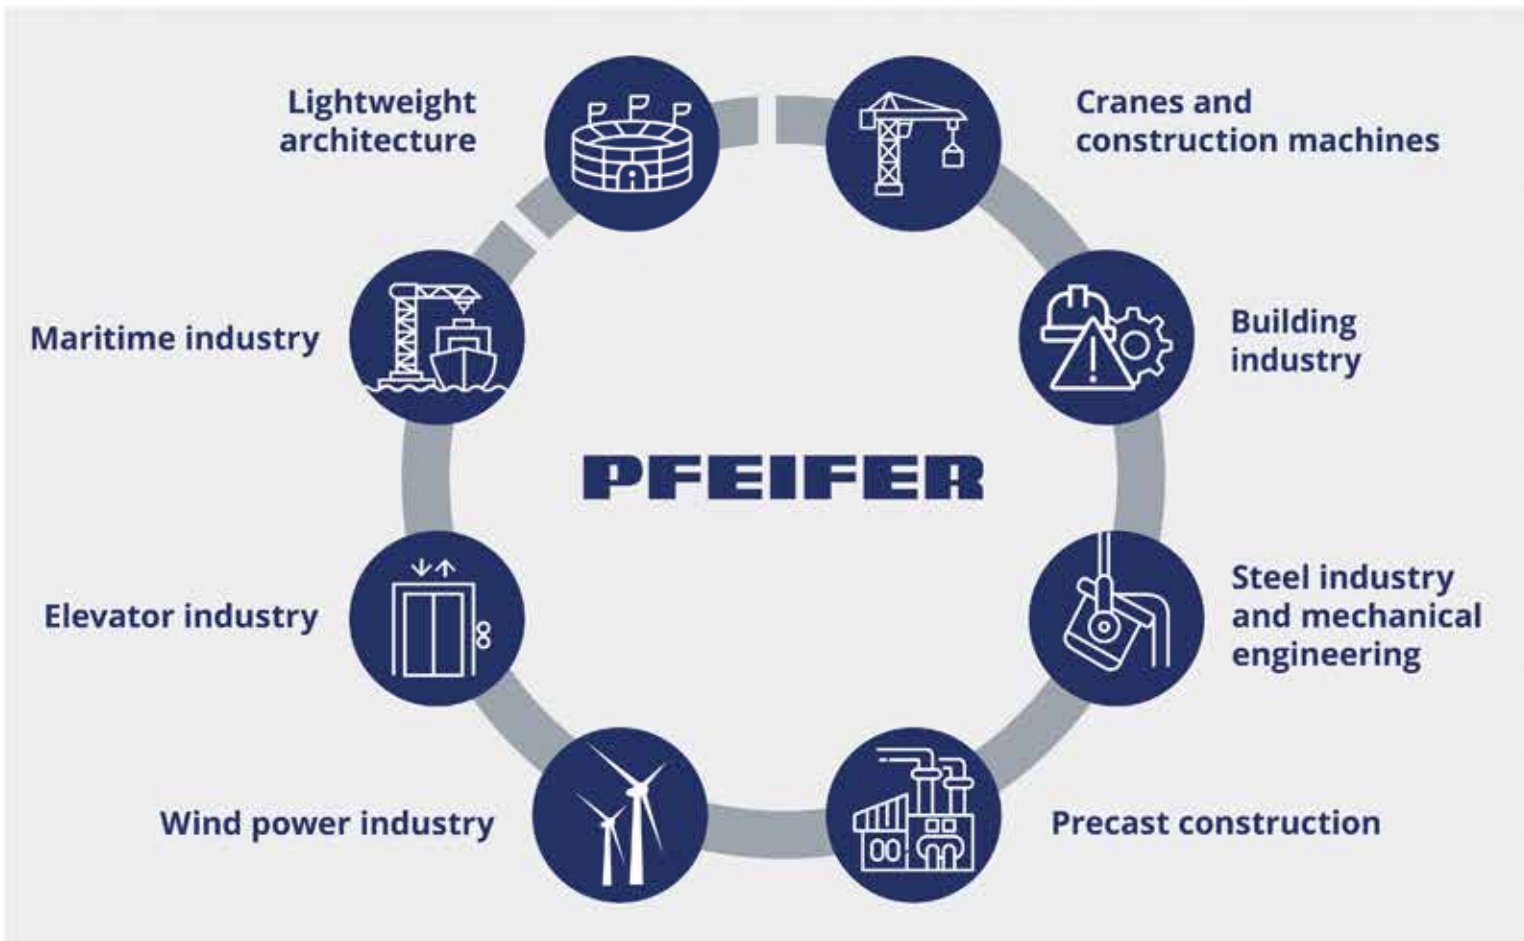

K2 Cranes is now exclusive dealer for **PFEIFER** wire rope in INDIA.

PFEIFER Wire Ropes – Trusted Partnership

RAILWAY INDUSTRY
Supplied Synchronized Cranes

Construction Equipment Industry
Supplied 105+ Cranes in one Roof