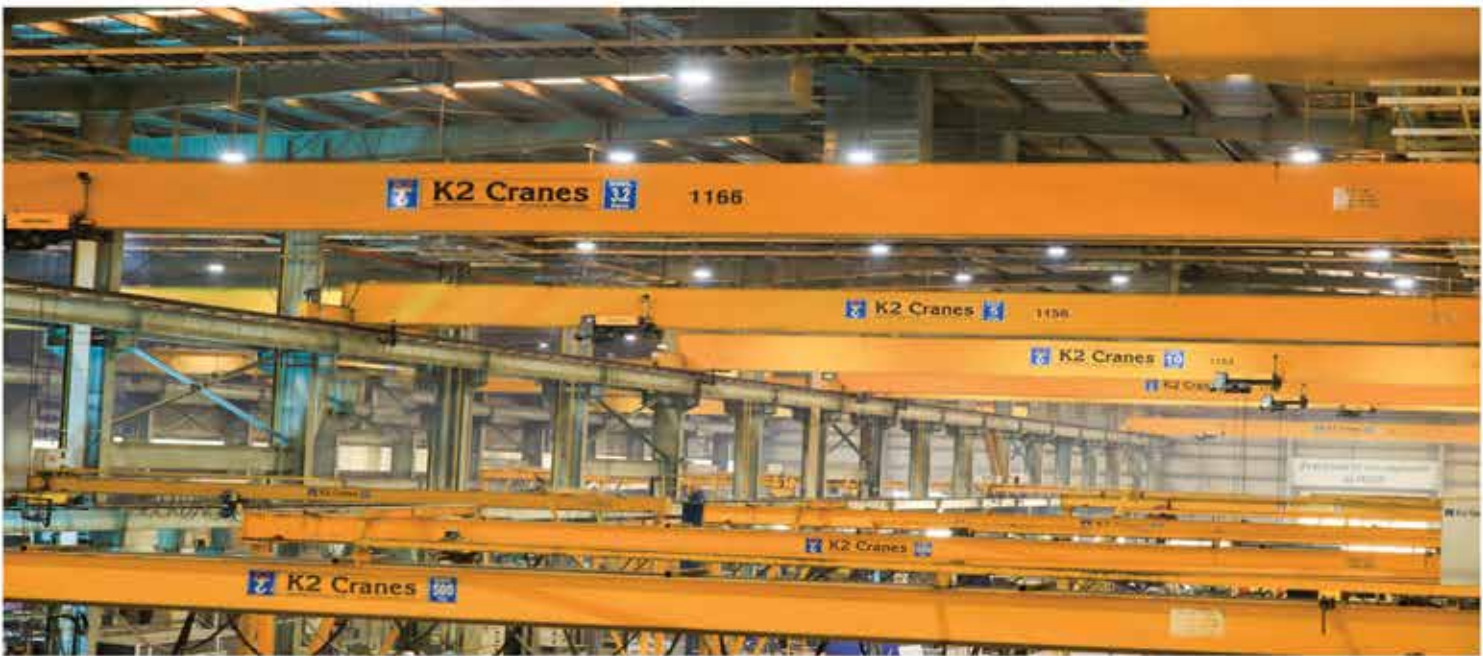

RAILWAY INDUSTRY
Supplied Synchronized Cranes

Construction Equipment Industry
Supplied 105+ Cranes in one Roof

Heavy Engineering - Construction Equipment
Supplied 2T to 20T (80+ Cranes)

Made in INDIA. Made for the World.