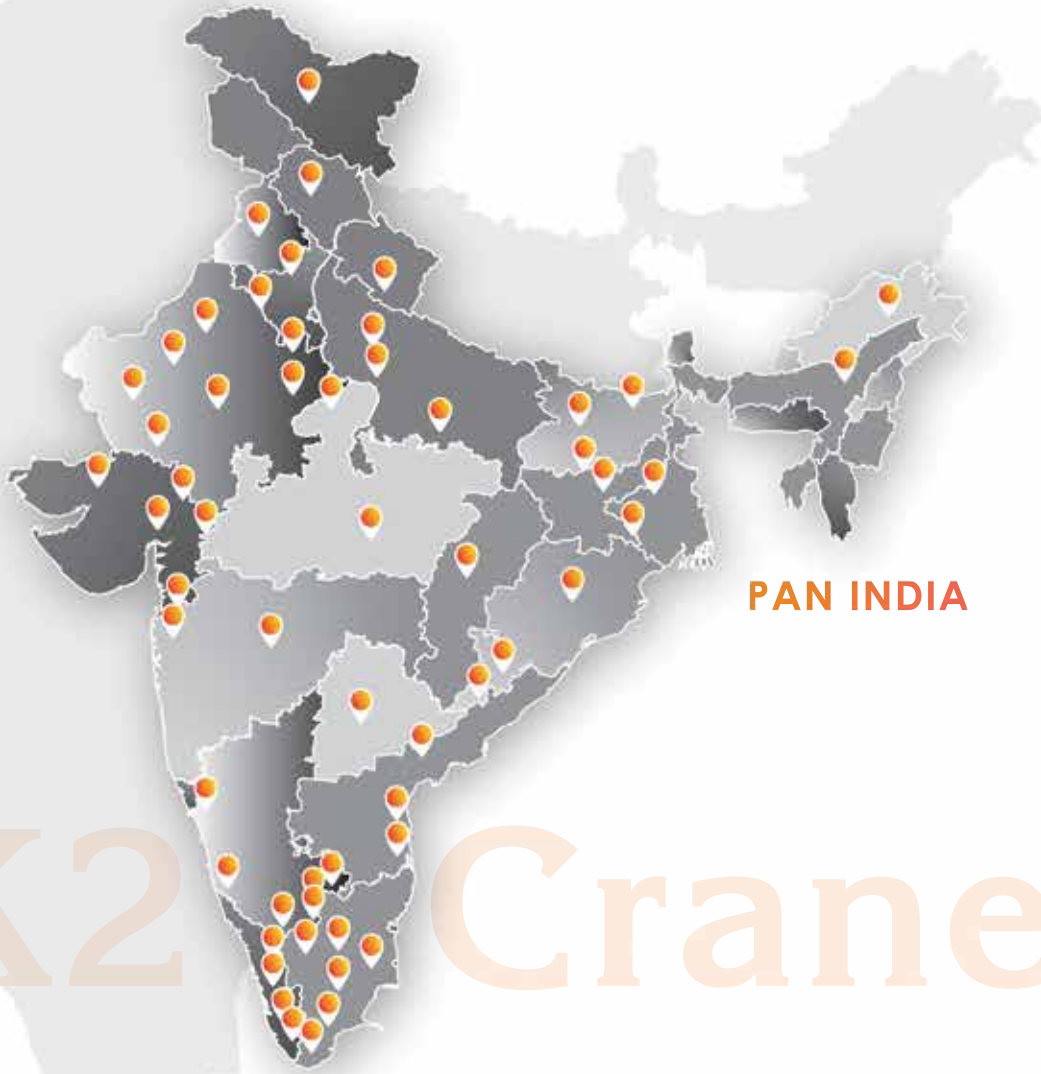

OUR CUSTOMER BASE