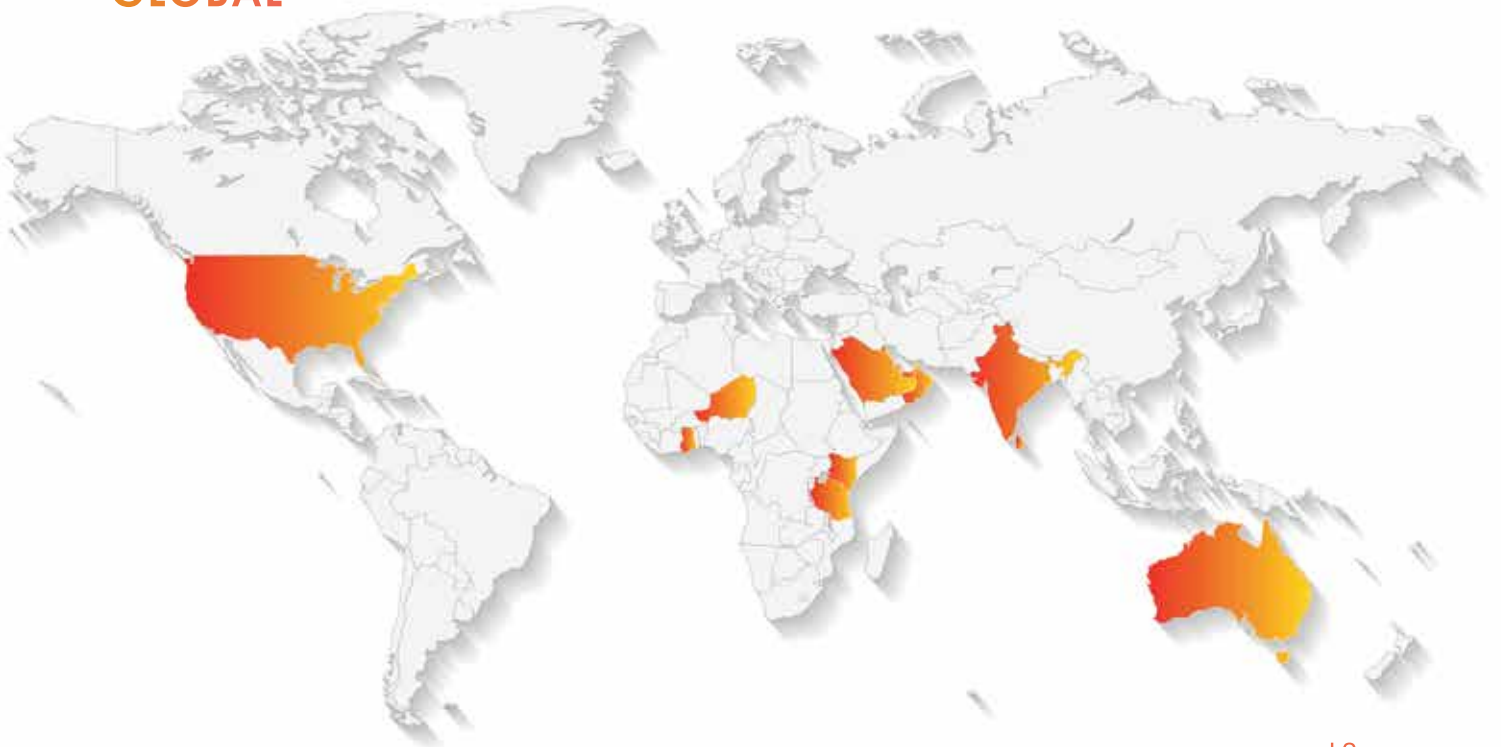

K2 Cranes

GLOBAL