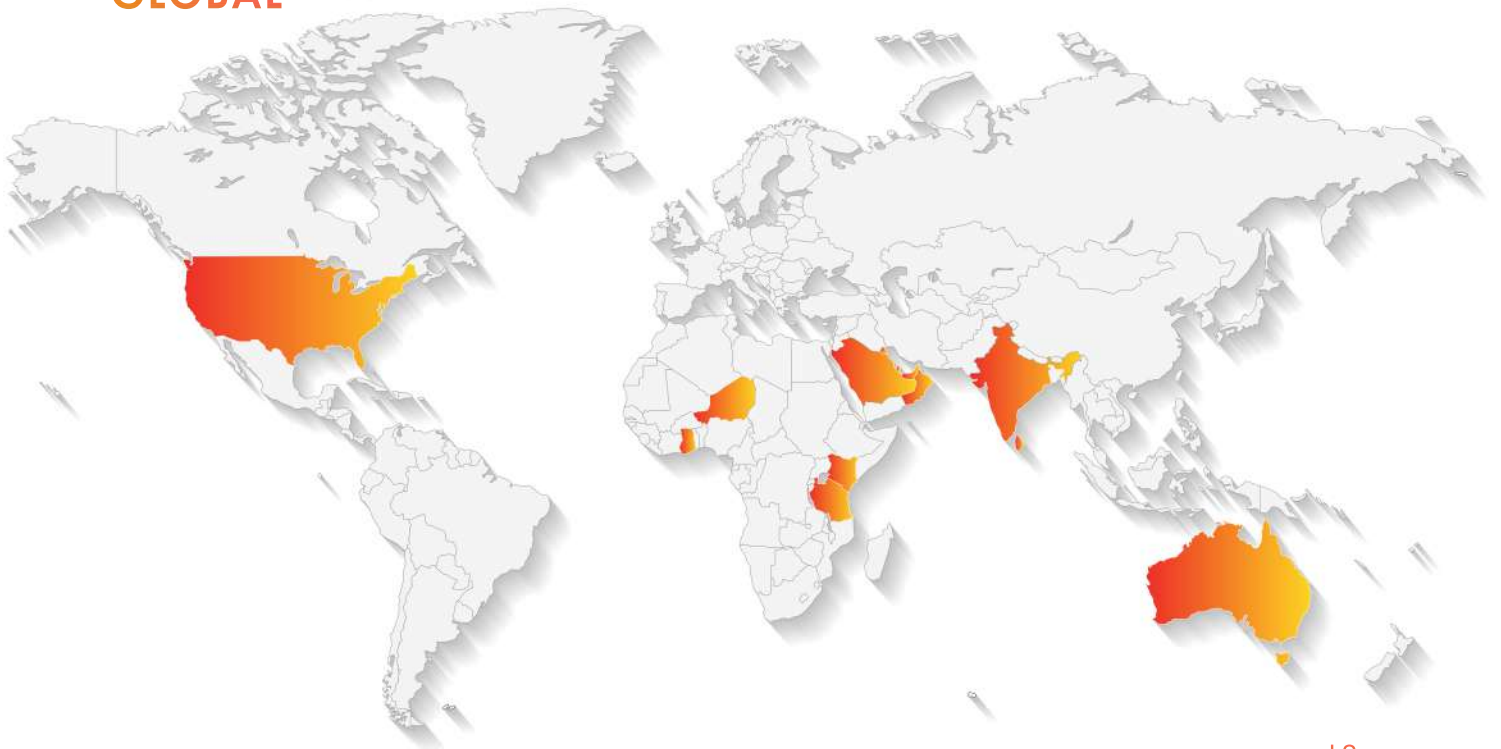

K2 Cranes

GLOBAL