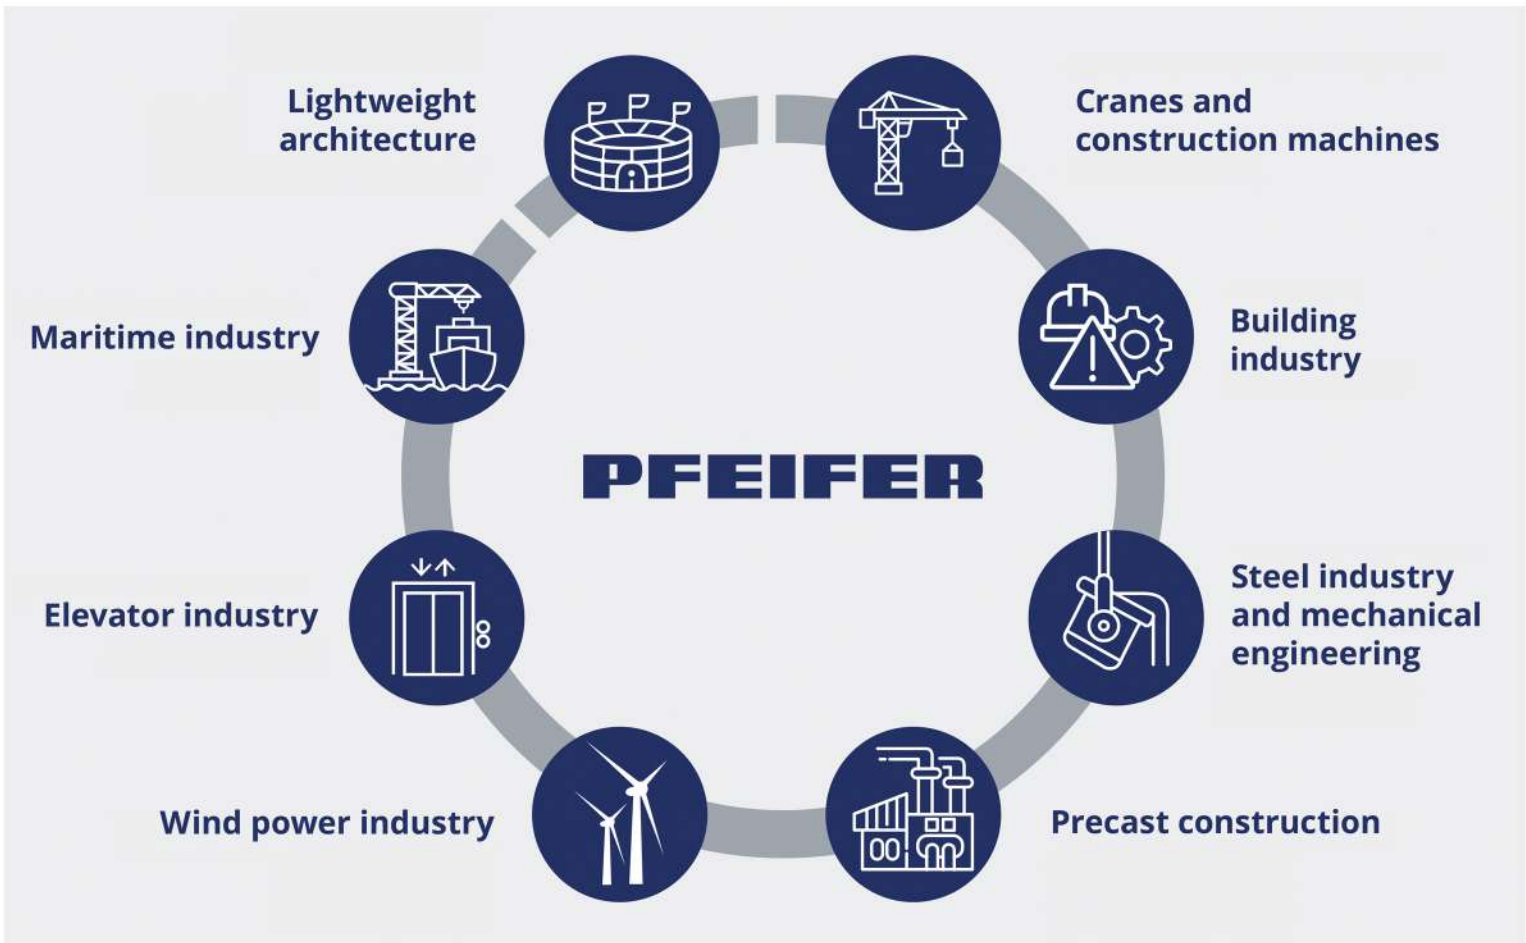

PFEIFER

Leading the way in ropes, lifting, and structures for over 444 years.
A legacy of reliability, innovation, and expertise.

K2 Cranes is now exclusive dealer for **PFEIFER** wire rope in INDIA.

PFEIFER Wire Ropes – Trusted Partnership