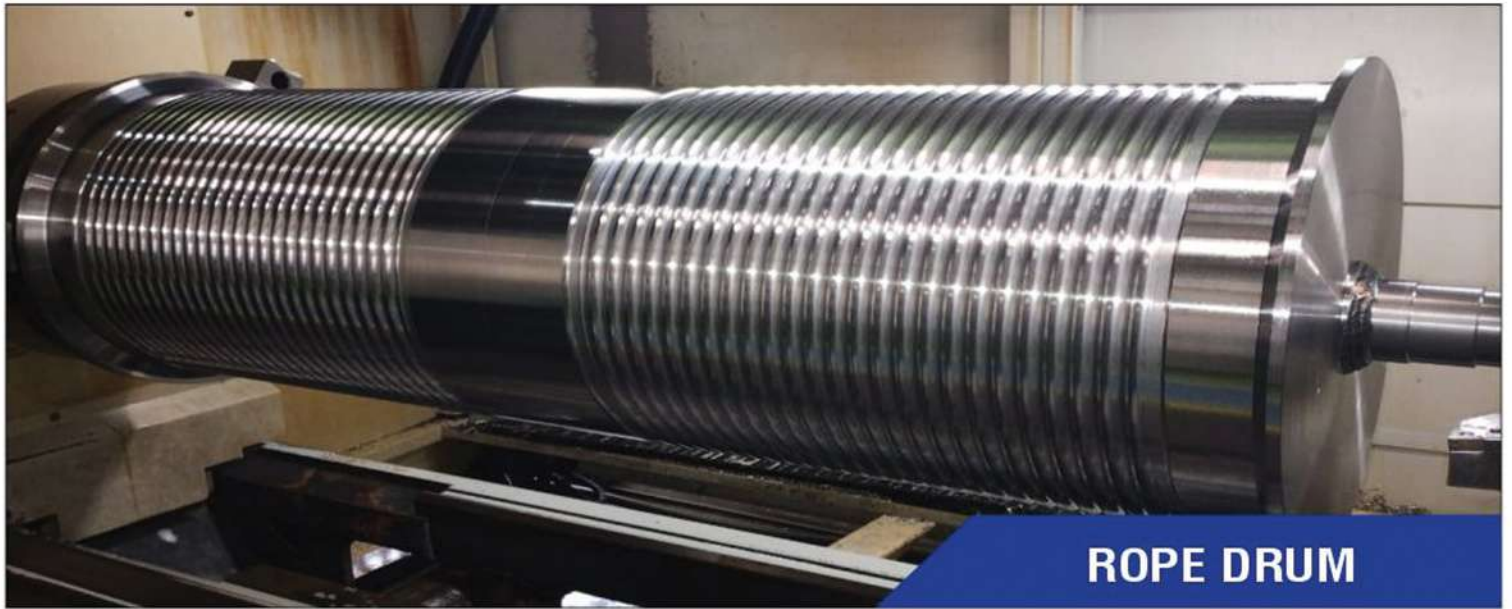

ROPE DRUM

ONE CALL DOES IT ALL 1800-123-416-416

✉ service@k2cranes.com