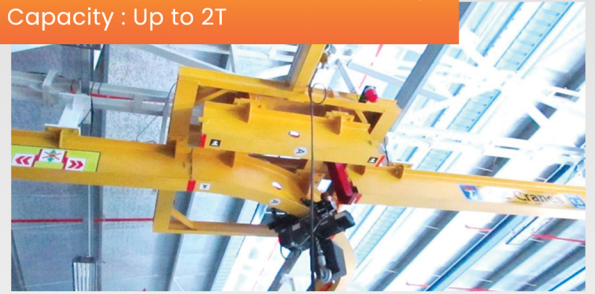

Capacity : Up to 5T

OVERHEAD / EOT CRANE

DOUBLE GIRDER EOT CRANE

Capacity : Up to 150T - 38Mtr Span

MONORAIL CRANE

Monorail System with Track Change

Capacity : Up to 2T

OUR PRODUCT RANGE