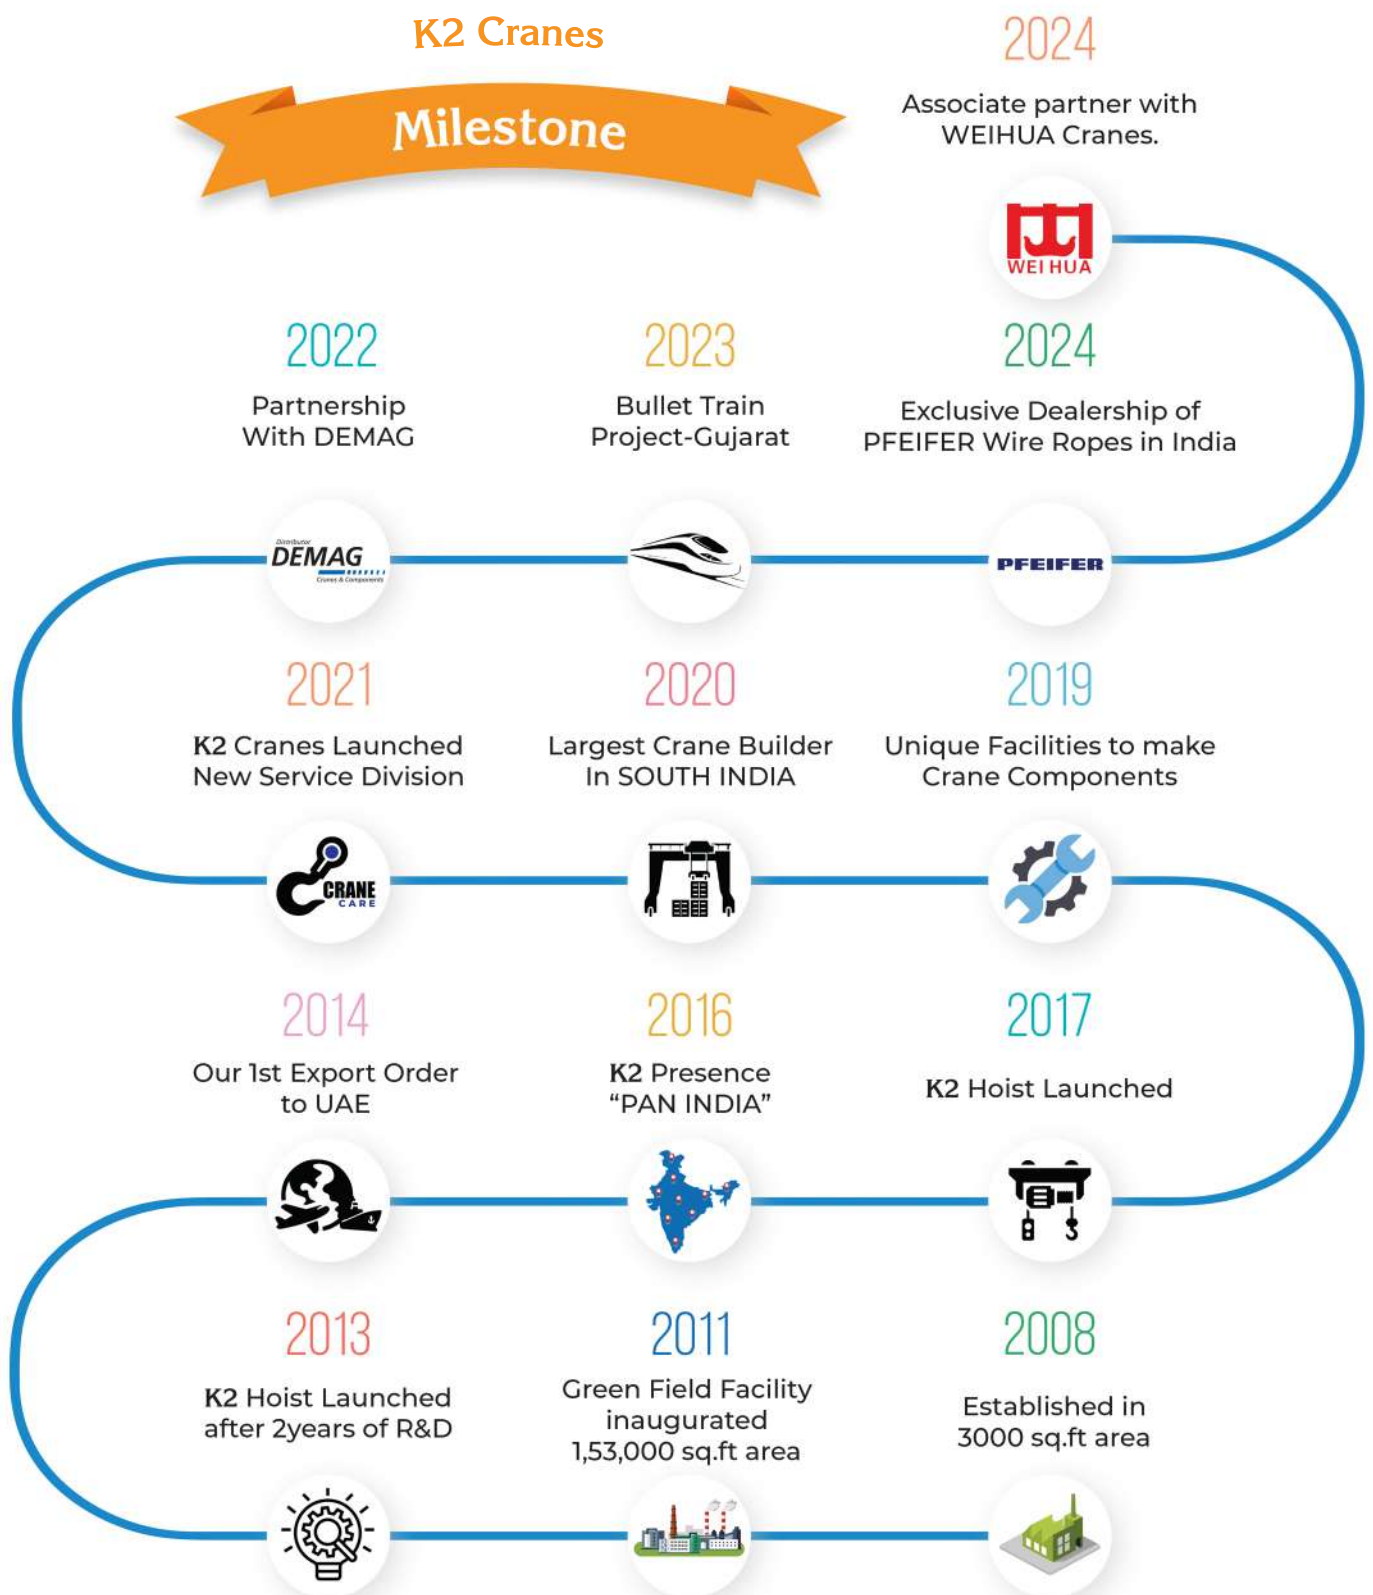

K2 Cranes & Components Pvt. Ltd.

World Class Cranes with Top Class Support

Made in INDIA. Made for the World.

PRECISION • POWER • PERFORMANCE

Largest Crane Builder in SOUTH INDIA

+91-44-4858 8100

+91 98840 33365

sales@k2cranes.com

www.k2cranes.com

Established in 2008, K2 Cranes has emerged as a reputed and reliable brand in the crane industry. The 3200+ cranes installed have earned the confidence of our customers across the spectrum of industries in India and overseas. K2 Cranes are committed and dedicated as "World Class Cranes with Top Class Support."