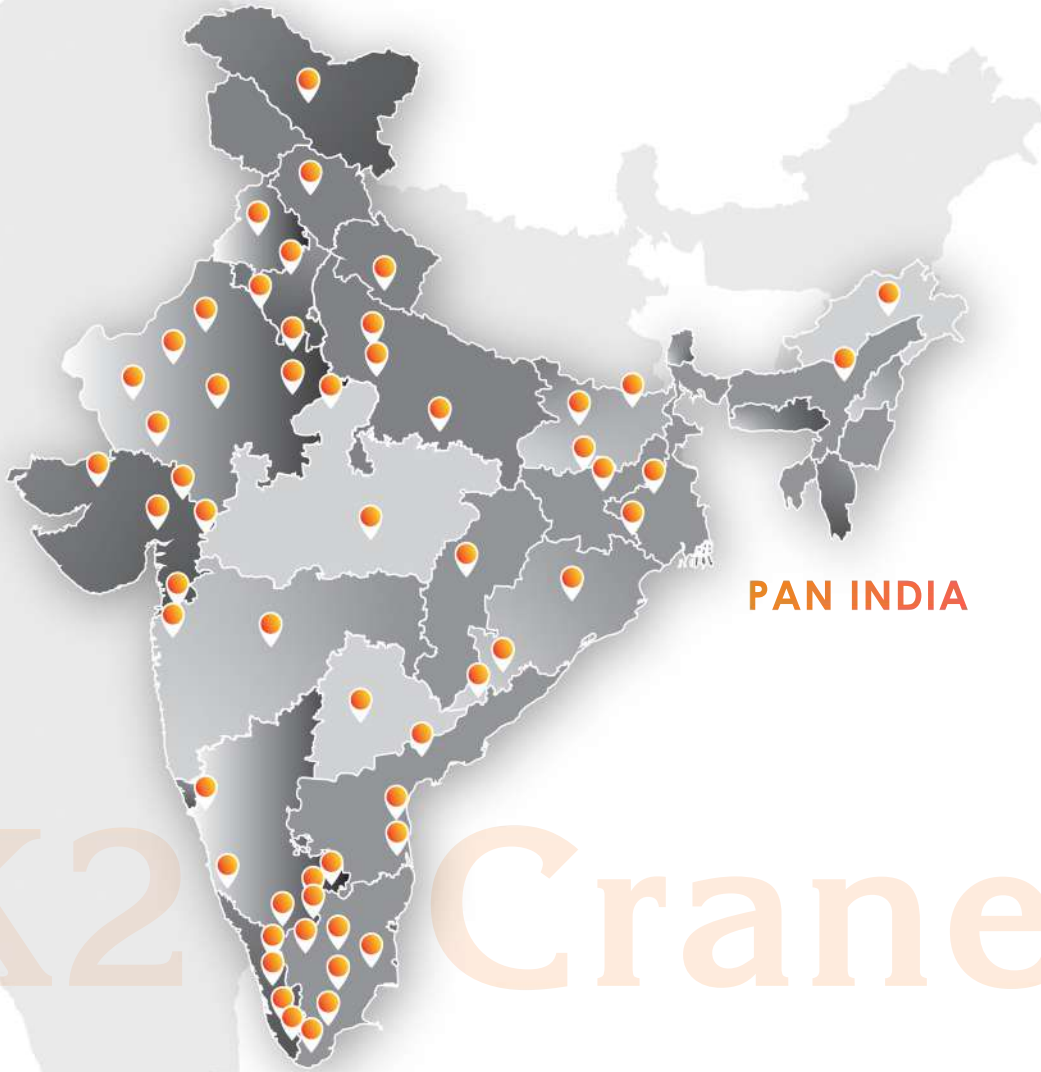

OUR CUSTOMER BASE