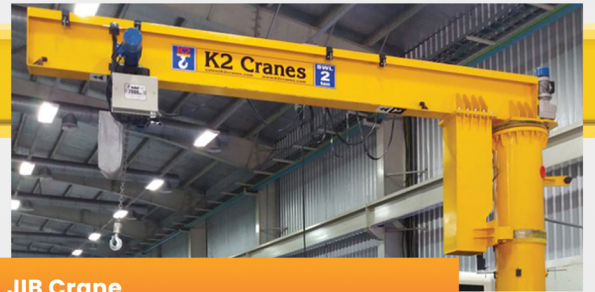

OVERHEAD / EOT CRANE

SINGLE GIRDER EOT CRANE

Capacity : Up to 15T - 32Mtr Span

MONORAIL CRANE

Monorail Crane

Capacity : Up to 5T

OVERHEAD / EOT CRANE

DOUBLE GIRDER EOT CRANE

Capacity : Up to 150T - 38Mtr Span

MONORAIL CRANE

Monorail System with Track Change

Capacity : Up to 2T

OUR PRODUCT RANGE

GANTRY CRANE

SINGLE GIRDER GANTRY CRANE

Capacity : Up to 20T - 30Mtr Span

SEMI GIRDER GANTRY CRANE

Capacity : Up to 40T - 20Mtr Span

GANTRY CRANE

JIB Crane

Capacity : Up to 5T - 6Mtr Arm length

JIB CRANE

DOUBLE GIRDER GANTRY CRANE

Capacity : Up to 300T - 30Mtr Span

GANTRY CRANE

Light Crane System

Capacity : Up to 3T - 6Mtr Span

LCS